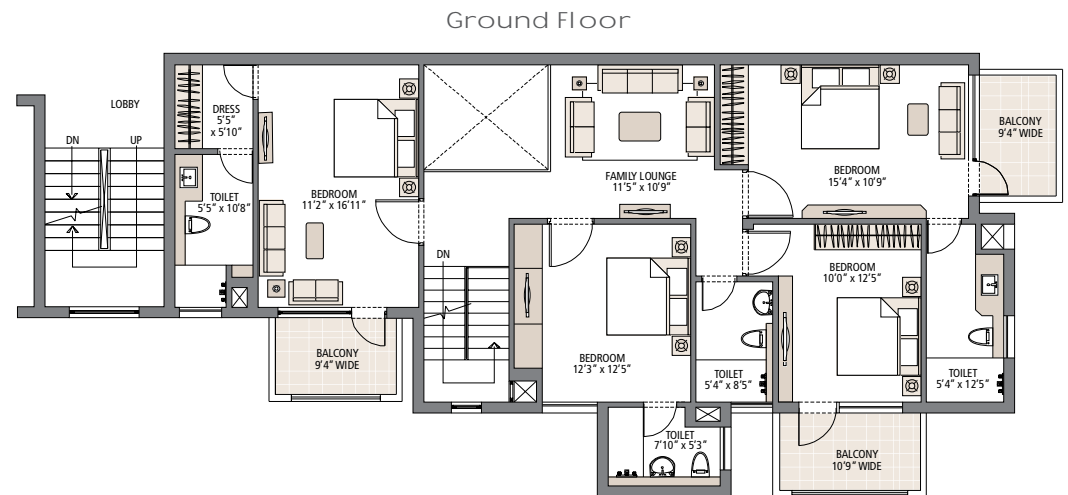

Penthouse - 3,750 sq. ft.

5 Bedroom + 5 Bathroom + Lounge + S. Room

PALM GARDENS

Lower Floor

Ground Floor

In the interest of maintaining high standards, all floor plans, layout plans, areas, dimensions and specifications are indicative and are subject to change as decided by the company or by any competent authority. Soft furnishing, cupboards, furniture and gadgets are not part of the offering. 1 sq. mtr. = 1.196 sq. yds. & 1 sq. mtr. = 10.76 sq. ft.