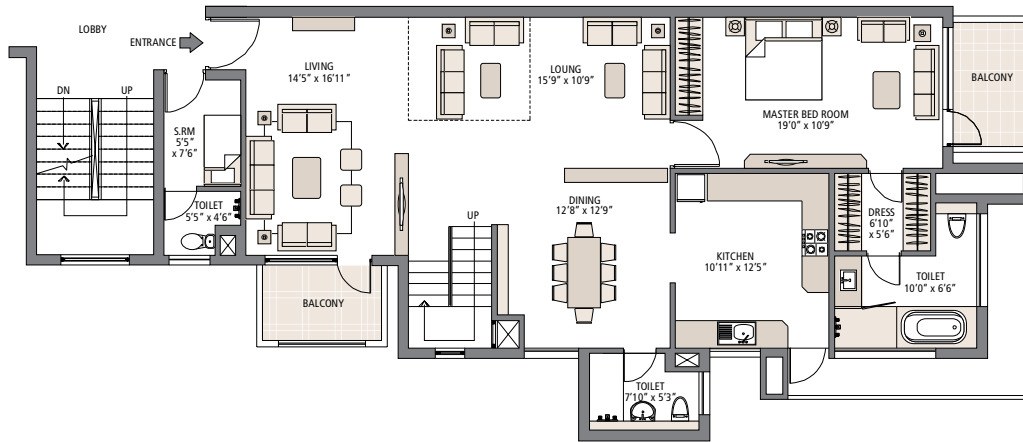

Penthouse - 3,750 sq. ft.

5 Bedroom + 5 Bathroom + Lounge + S. Room

PALM GARDENS

Lower Floor

Ground Floor

In the interest of maintaining high standards, all floor plans, layout plans, areas, dimensions and specifications are indicative and are subject to change as decided by the company or by any competent authority. Soft furnishing, cupboards, furniture and gadgets are not part of the offering. 1 sq. mtr. = 1.196 sq. yds. & 1 sq. mtr. = 10.76 sq. ft.