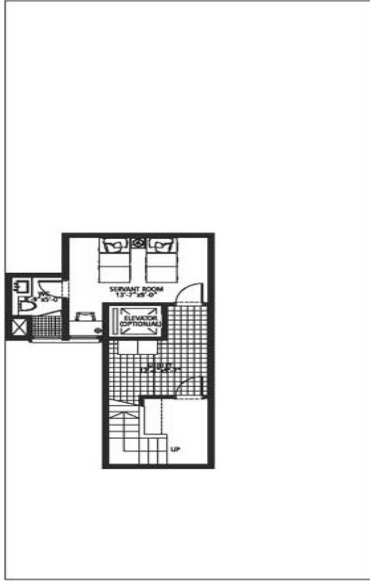

**LUXURY VILLA (36'-0"x80'-0")**

5 BED ROOM, 5 BATH ROOM

Area 5,250 Sq. Feet

BASEMENT FLOOR PLAN

GROUND FLOOR PLAN

FIRST FLOOR PLAN

SECOND FLOOR PLAN

ROOFTERRACE PLAN

SITE PLAN  
NOT TO SCALE

In the interest of maintaining high standards, all floor plans, layout plans, areas, dimensions and specifications are indicative and are subject to change as decided by the company or by any competent authority.  
Soft furnishing, furniture and gadgets are not part of the offering.