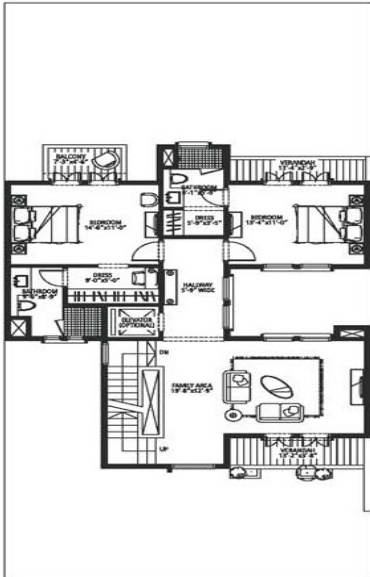

**LUXURY VILLA (36'-0"x80'-0")**

5 BED ROOM, 5 BATH ROOM

Area 5,250 Sq. Feet

BASEMENT FLOOR PLAN

GROUND FLOOR PLAN

FIRST FLOOR PLAN

SECOND FLOOR PLAN

ROOFTERRACE PLAN

SITE PLAN  
NOT TO SCALE

In the interest of maintaining high standards, all floor plans, layout plans, areas, dimensions and specifications are indicative and are subject to change as decided by the company or by any competent authority.  
Soft furnishing, furniture and gadgets are not part of the offering.