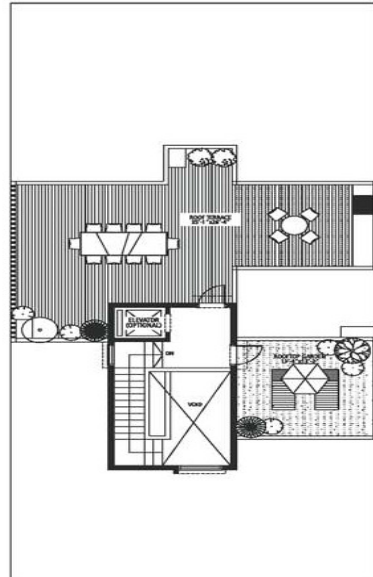

**LUXURY VILLA (36'-0"x80'-0")**

5 BED ROOM, 5 BATH ROOM

Area 5,250 Sq. Feet

BASEMENT FLOOR PLAN

GROUND FLOOR PLAN

FIRST FLOOR PLAN

SECOND FLOOR PLAN

ROOFTERRACE PLAN

SITE PLAN  
NOT TO SCALE

In the interest of maintaining high standards, all floor plans, layout plans, areas, dimensions and specifications are indicative and are subject to change as decided by the company or by any competent authority.  
Soft furnishing, furniture and gadgets are not part of the offering.