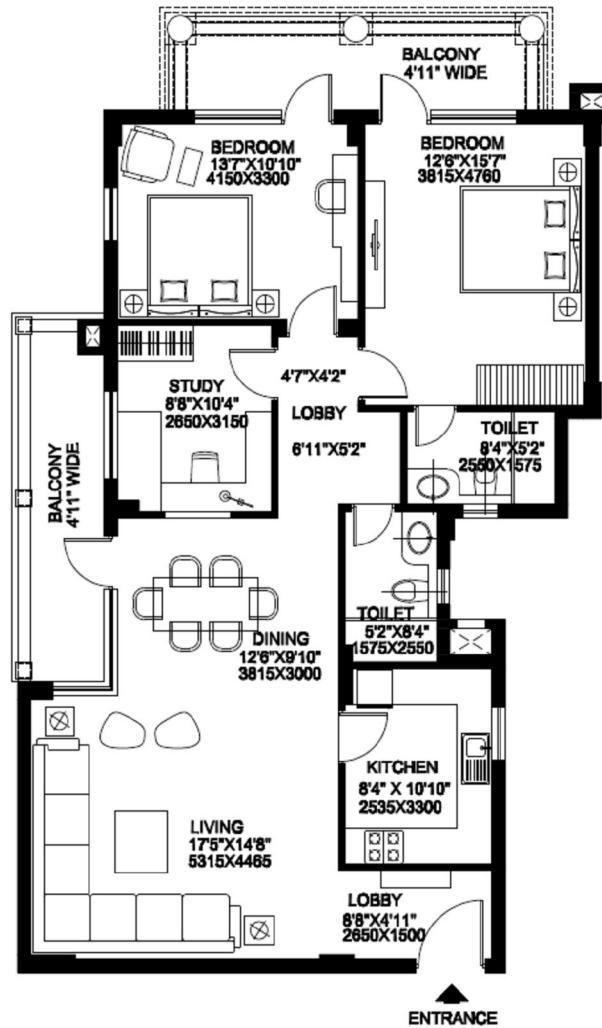

**RIVIERA APARTMENTS
BUILDING 10,11,12 & 14**

TENTATIVE PLAN OF APARTMENT NO. 2 & 3

(NOT TO SCALE)

 **DLF HOMES GOA PVT.LTD**

**PROJECT
RIVER VALLEY, GOA**

**BLOCK / FLOOR
10A,10B,11A,11B,11C,
12A,12B,12C,14A,14B,14C
FIRST TO FIFTH**

**TENTATIVE
SALEABLE AREA
1730 SFT**