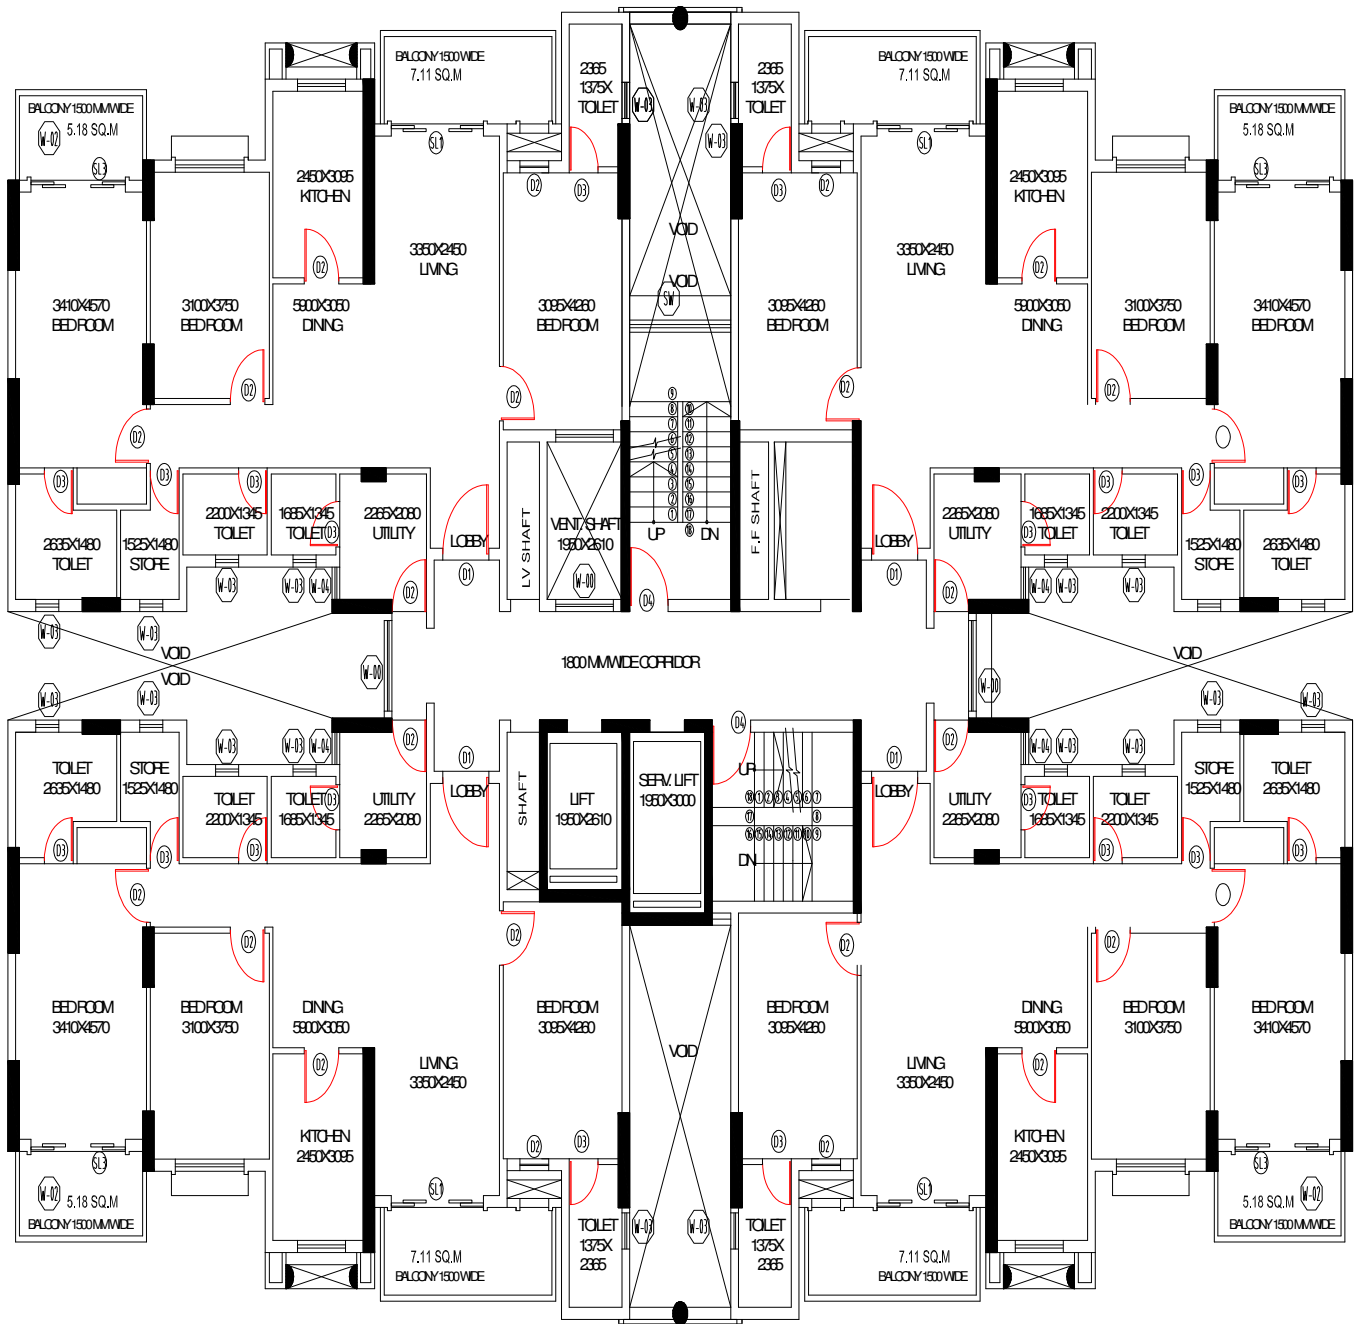

SALEABLE AREA

1800SQFT

FLOORPLAN