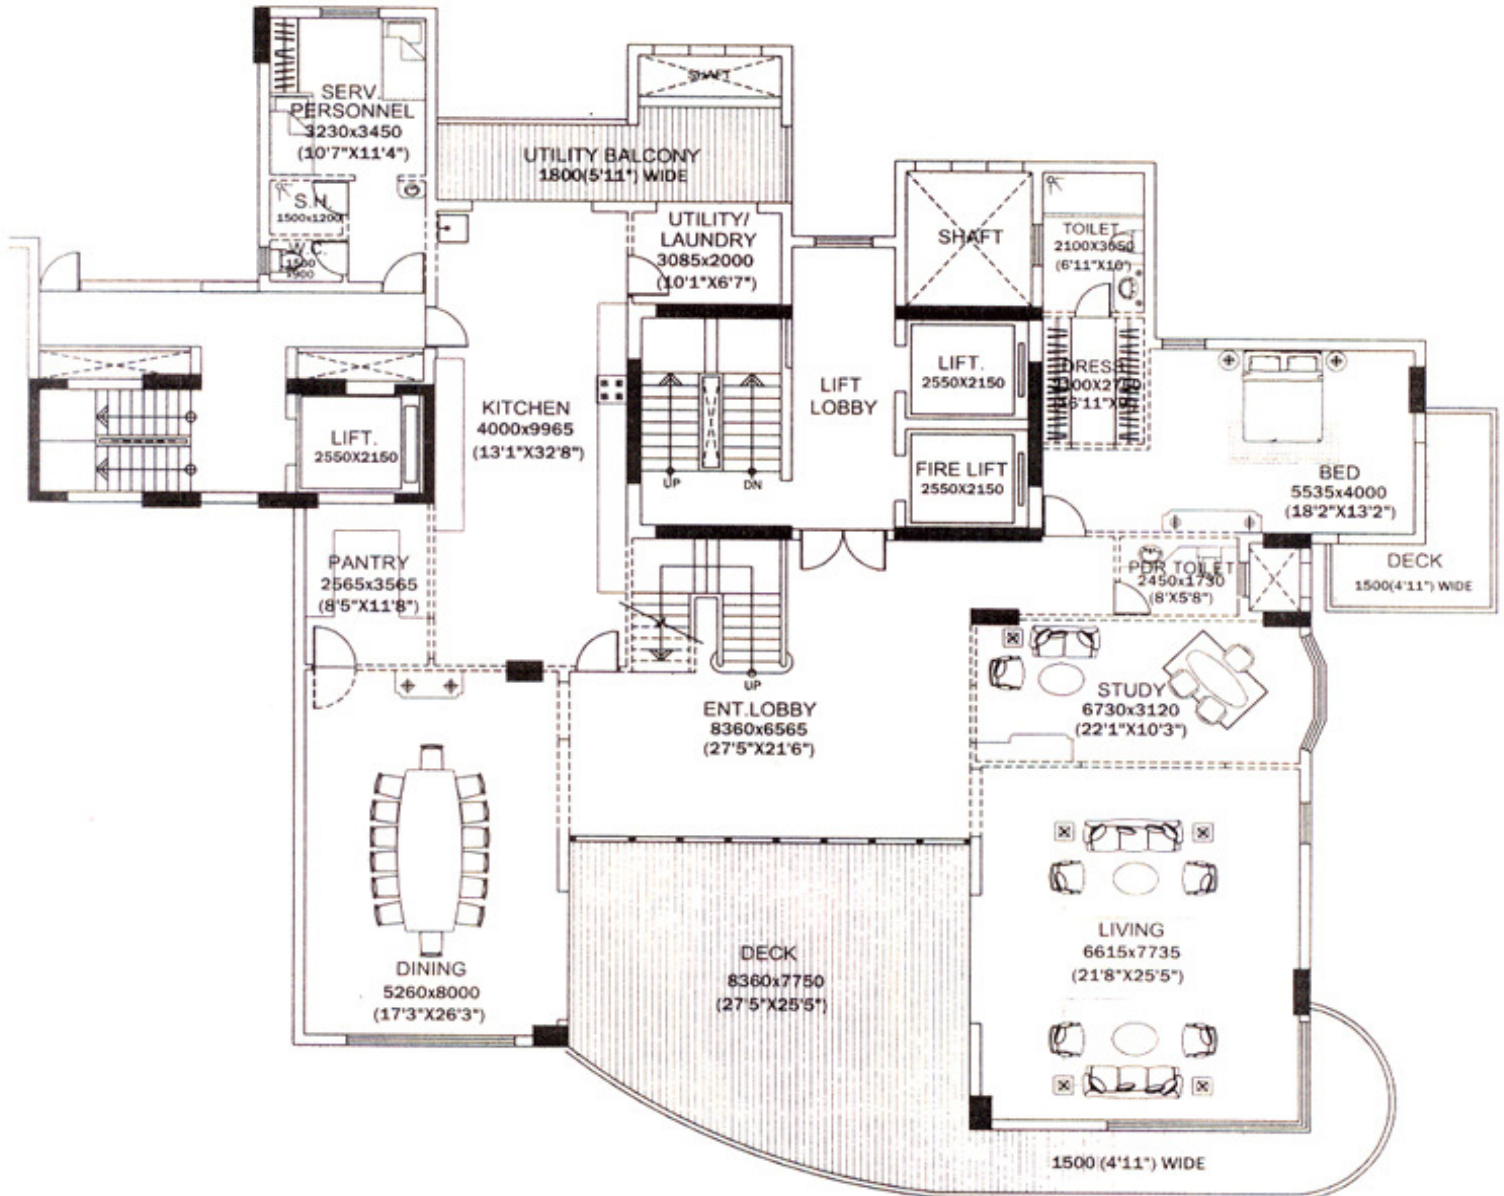

DUPLEX LOWER LEVEL
(BLOCK -1 & 8)

(NOT TO SCALE)

SALEABLE AREA-9175 SQFT.

(852.37 sq.mts)
1.0 sq.mts = 10.764 sqft.