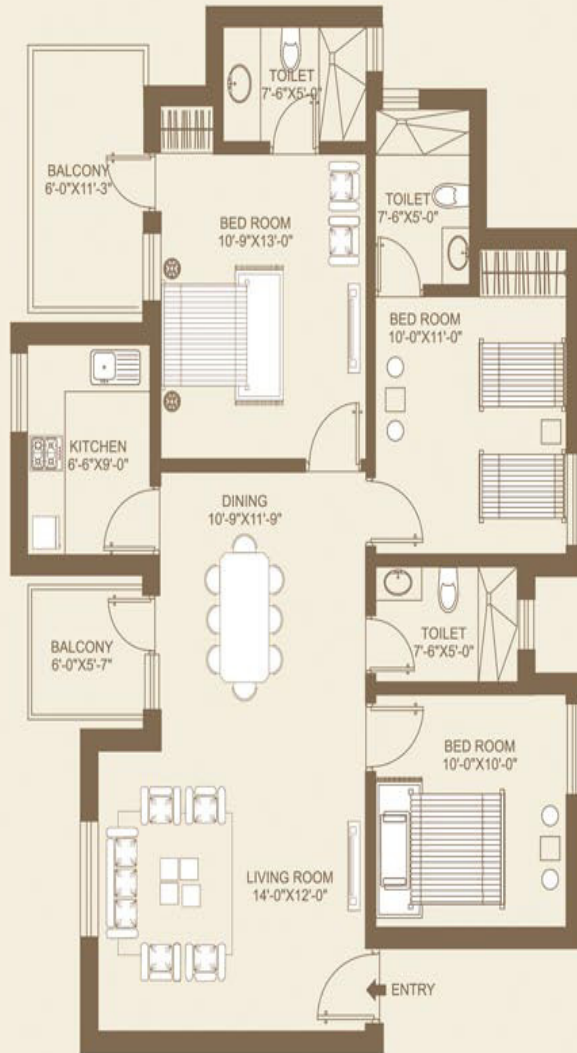

floor plans

THREE BED ROOM UNIT
SUPER AREA - 1350 SQ.FT.