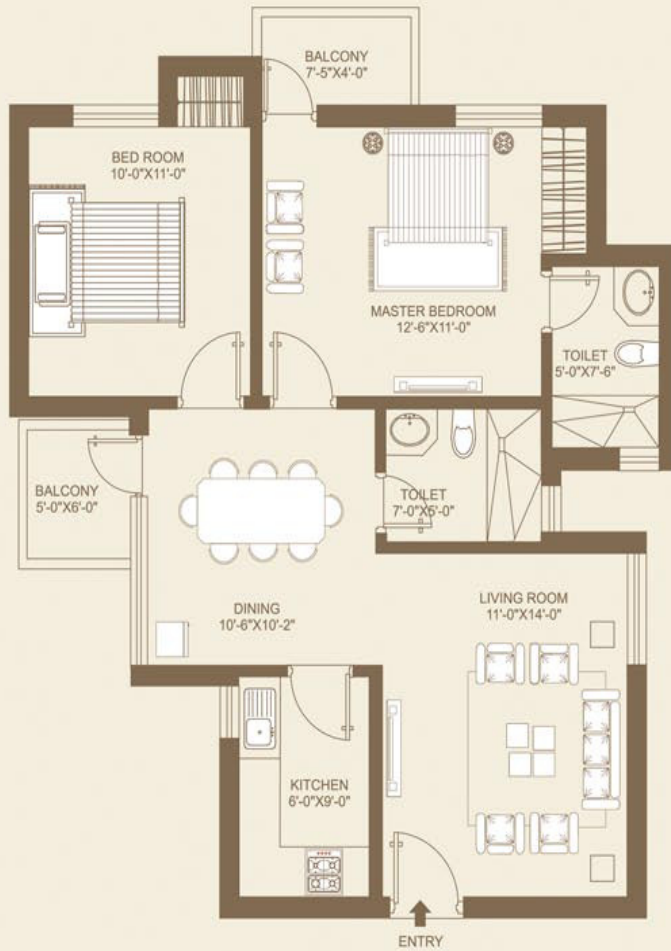

floor plans

TWO BED ROOM UNIT
SUPER AREA - 1050 SQ.FT.