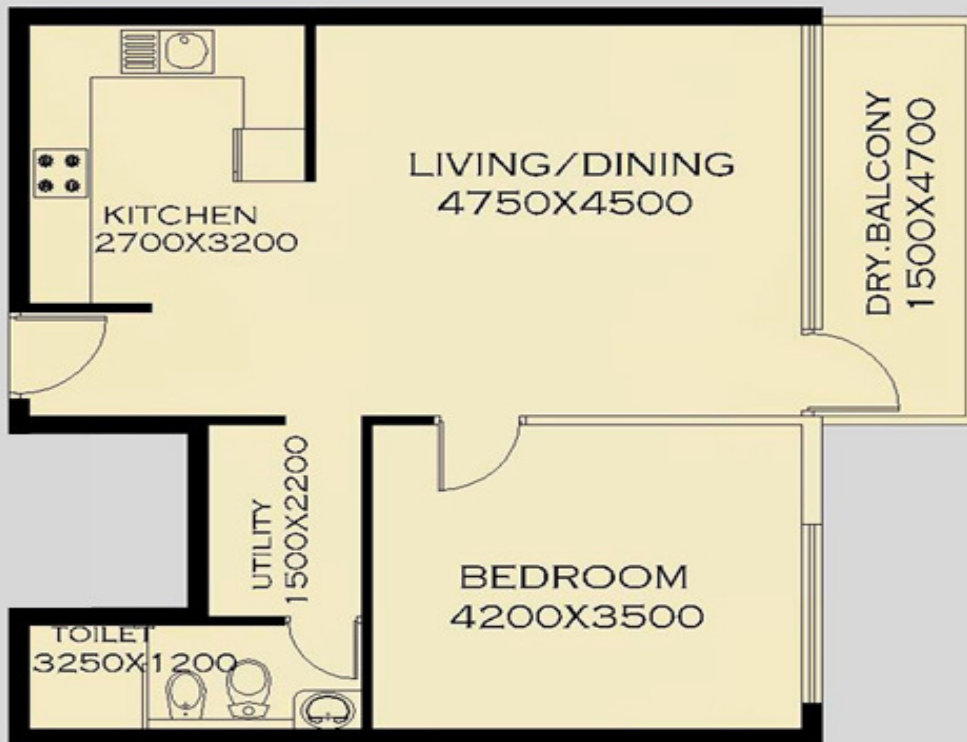

903.34 sqft

### FLAT 101-1BHK

Built-up Area = 69.94 Sqm/752.78 Sft

Saleable Area = 83.92 Sqm/903.34 Sft

Call Us : UK 0 845 43 00015 \* USA (917) 338 6416 \* Canada (613) 482 9788 \* UAE +971 50 644 6852

Sales@InvestinNest.com www.InvestinNest.com