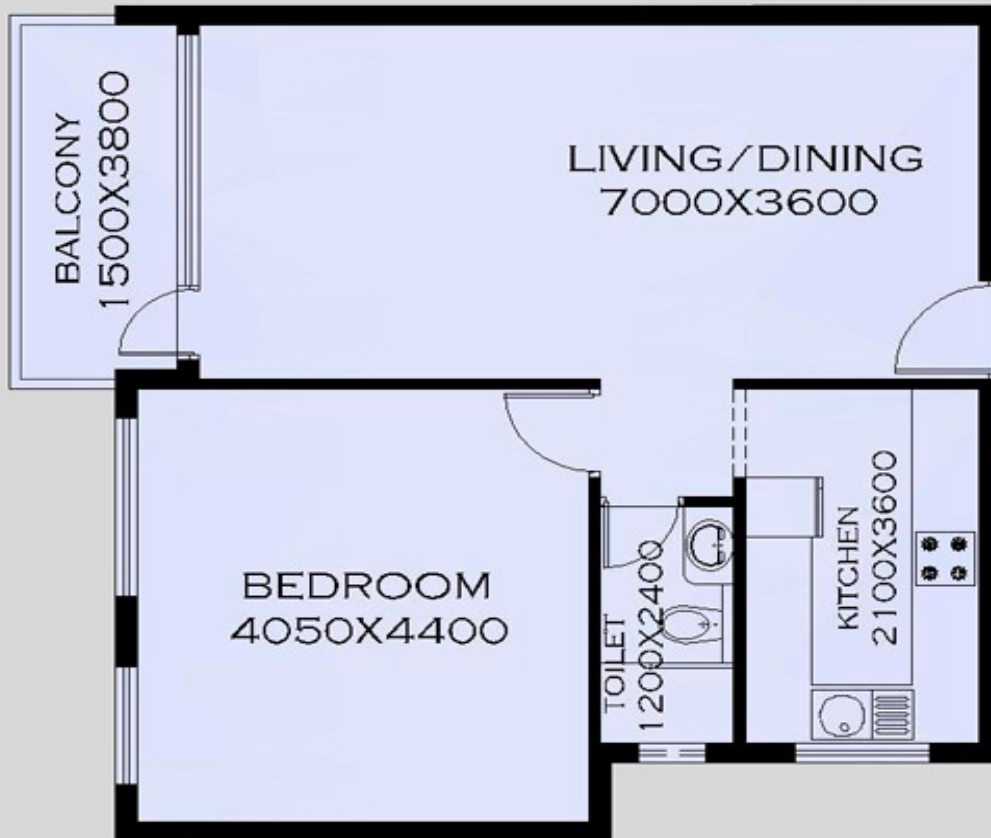

868.85 sqft

**FLAT 104-1BHK**

Built-up Area = 67.27 Sqm/724.04 Sft

Saleable Area = 80.72 Sqm/868.85 Sft

Call Us : UK 0 845 43 00015 \* USA (917) 338 6416 \* Canada (613) 482 9788 \* UAE +971 50 644 6852

Sales@InvestinNest.com www.InvestinNest.com