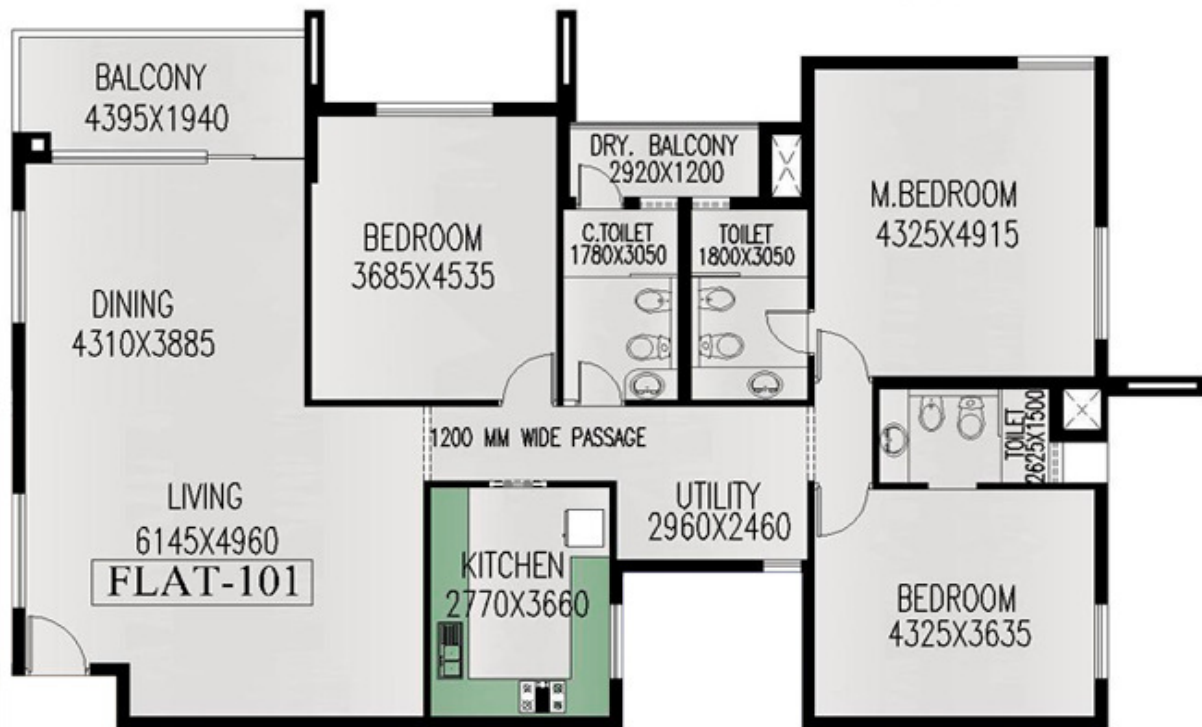

2162.48 sqft

3BHK

Built-up Area = 167.42Sqm/1802.11Sft

Saleable Area = 200.90 Sqm/2162.48 Sft

Call Us : UK 0 845 43 00015 * USA (917) 338 6416 * Canada (613) 482 9788 * UAE +971 50 644 6852

Sales@InvestinNest.com www.InvestinNest.com