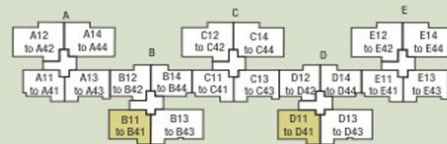

1160 SQFT

BROOK

TYPE - 2 BHK

Unit No.	B11 TO B41 D11 TO D41
Area	1160 sq.ft.

Typical floor plan 1st to 4th