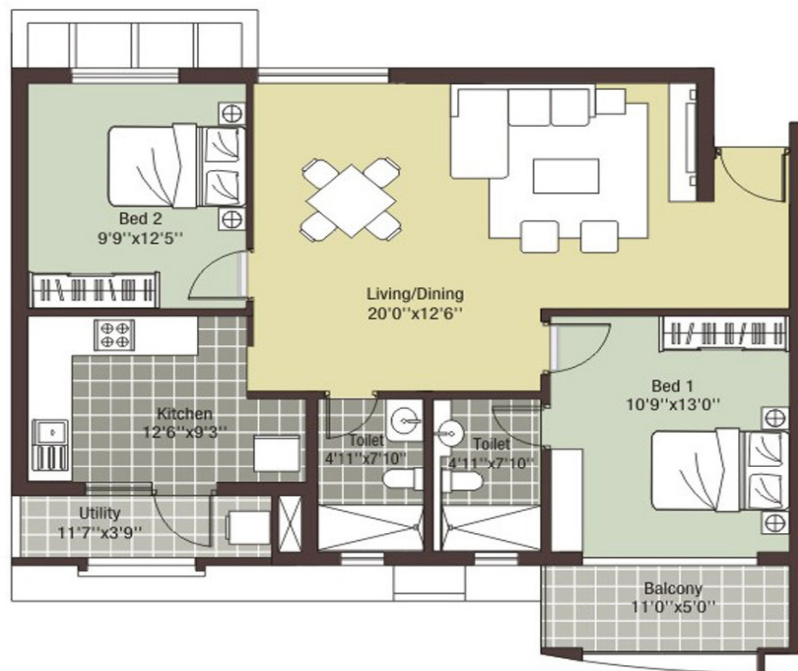

1160 SQFT

BROOK

TYPE - 2 BHK

Unit No.	B11 TO B41 D11 TO D41
Area	1160 sq.ft.

Typical floor plan 1st to 4th