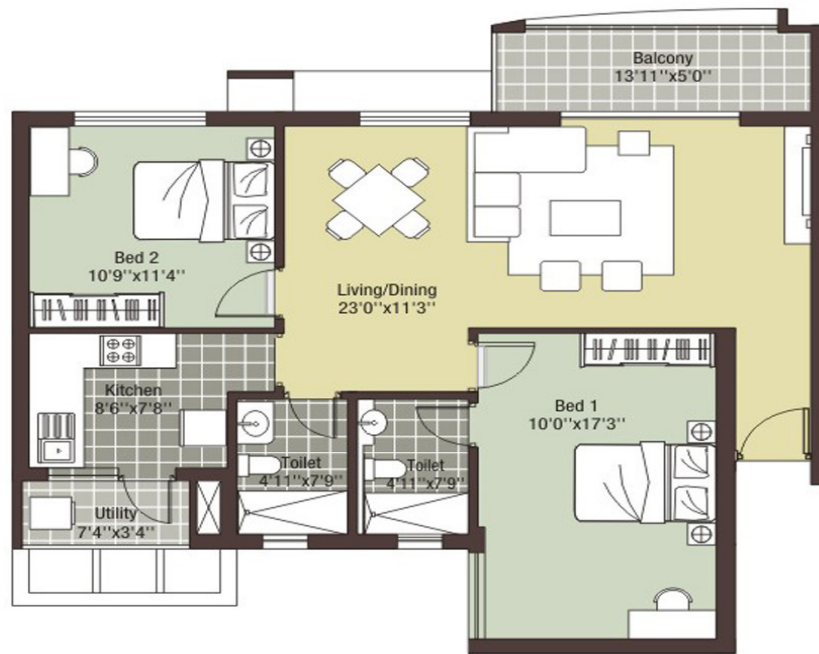

1130 SQFT

BROOK

TYPE - 2 BHK

Unit No.	B12 TO B42 D12 TO D42
Area	1130 sq.ft.

Typical floor plan 1st to 4th