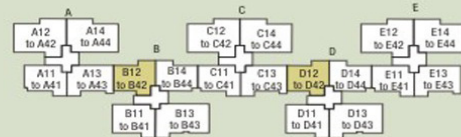

1130 SQFT

BROOK

TYPE - 2 BHK

Unit No.	B12 TO B42 D12 TO D42
Area	1130 sq.ft.

Typical floor plan 1st to 4th