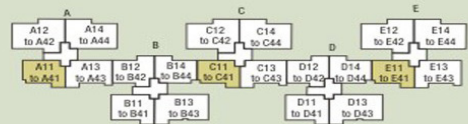

Floor Plans

(1024 SQFT)

BROOK

TYPE - 2 BHK

Unit No.	A11 TO A41 C11 TO C41 E11 TO E41
Area	1024 sq.ft.

Typical floor plan 1st to 4th