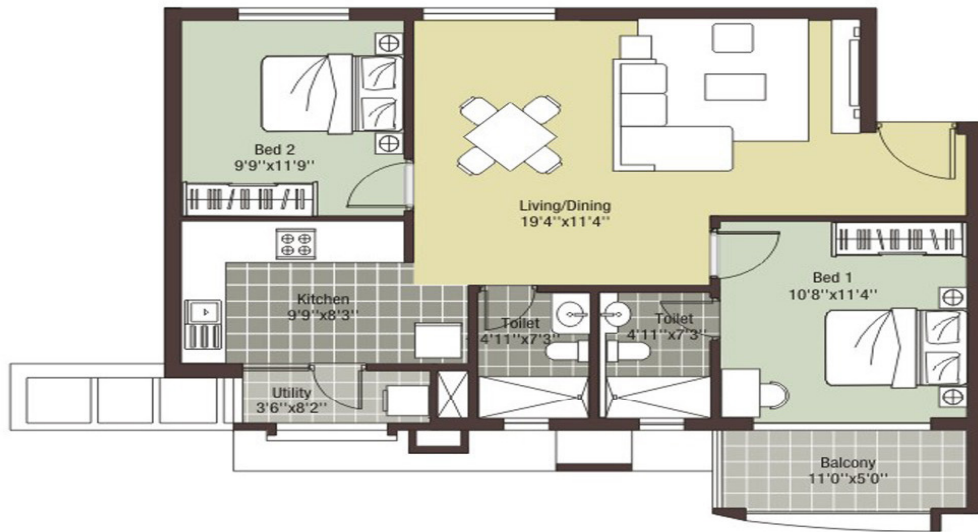

Floor Plans

(1024 SQFT)

BROOK

TYPE - 2 BHK

Unit No.	A11 TO A41 C11 TO C41 E11 TO E41
Area	1024 sq.ft.

Typical floor plan 1st to 4th