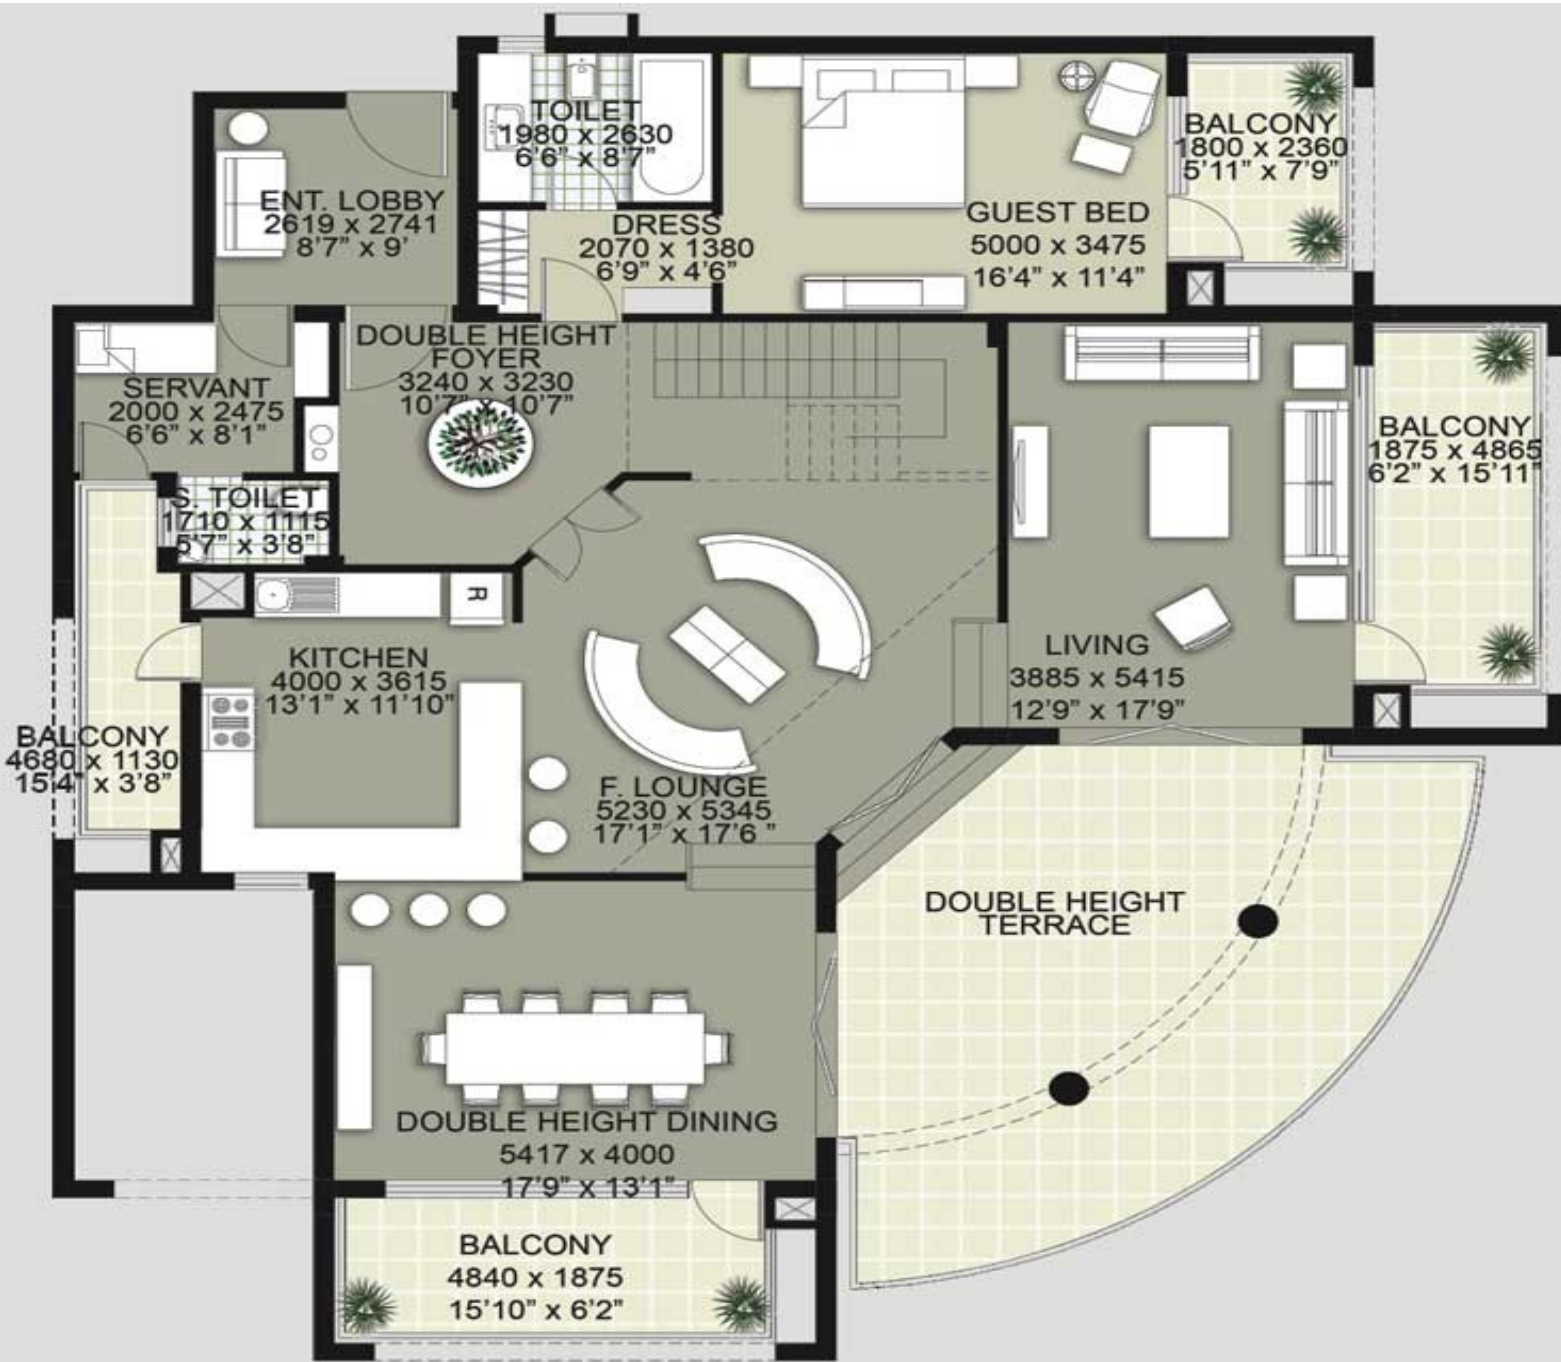

*(Lower) 4 BR T2 - Blocks G*  
*Sales Area-4771 Sq.ft*

*(Upper) 4 BR T2 - Blocks G*  
*Sales Area-4771 Sq.ft*