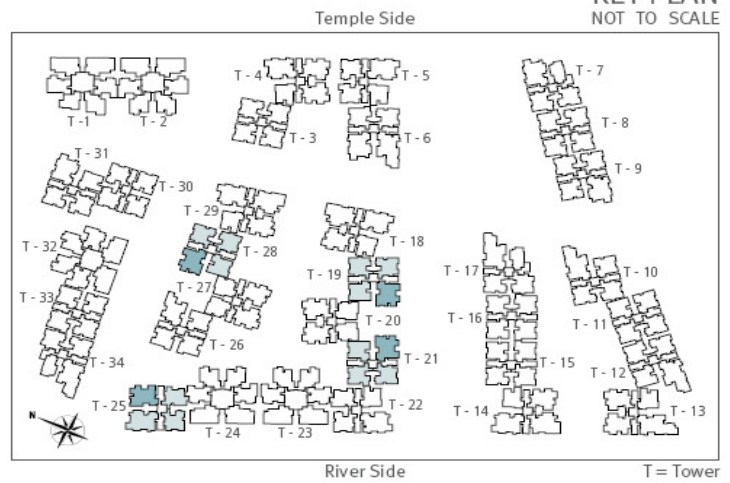

KEY PLAN
NOT TO SCALE