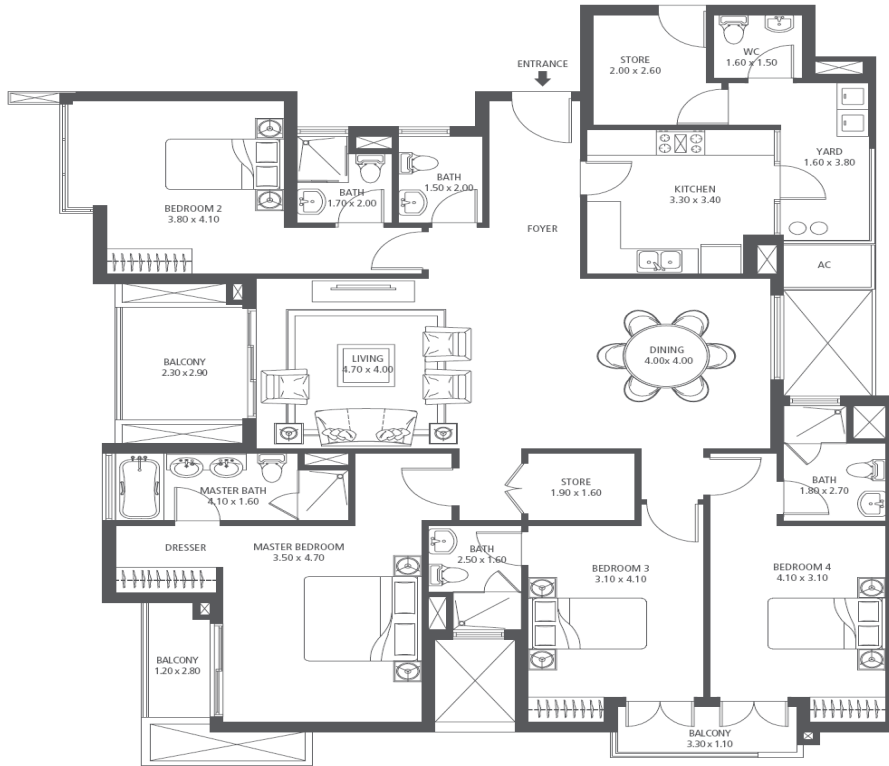

4 BEDROOM TYPE B

235.6 sq. mtr - 241.1 sq. mtr
2535.98 sq. ft - 2595.18 sq. ft

Top Floor (4B5)
Towers: 19, 21, 25, 27

4B