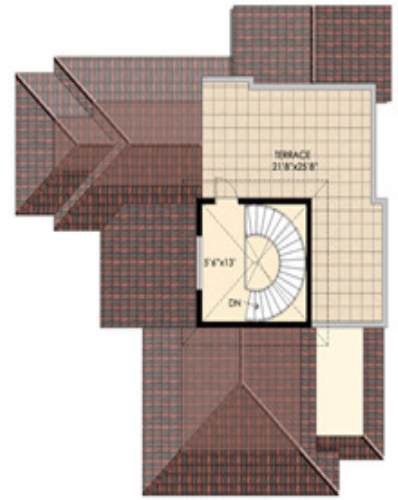

**(3840 SQFT)**

GROUND FLOOR

FIRST FLOOR

TERRACE FLOOR

**TYPE - E**

**BUILT UP AREA - 3840 Sft**

- TYPICAL PLOT DIMENSION - 60' x 70'
- SIZES MAY VARY