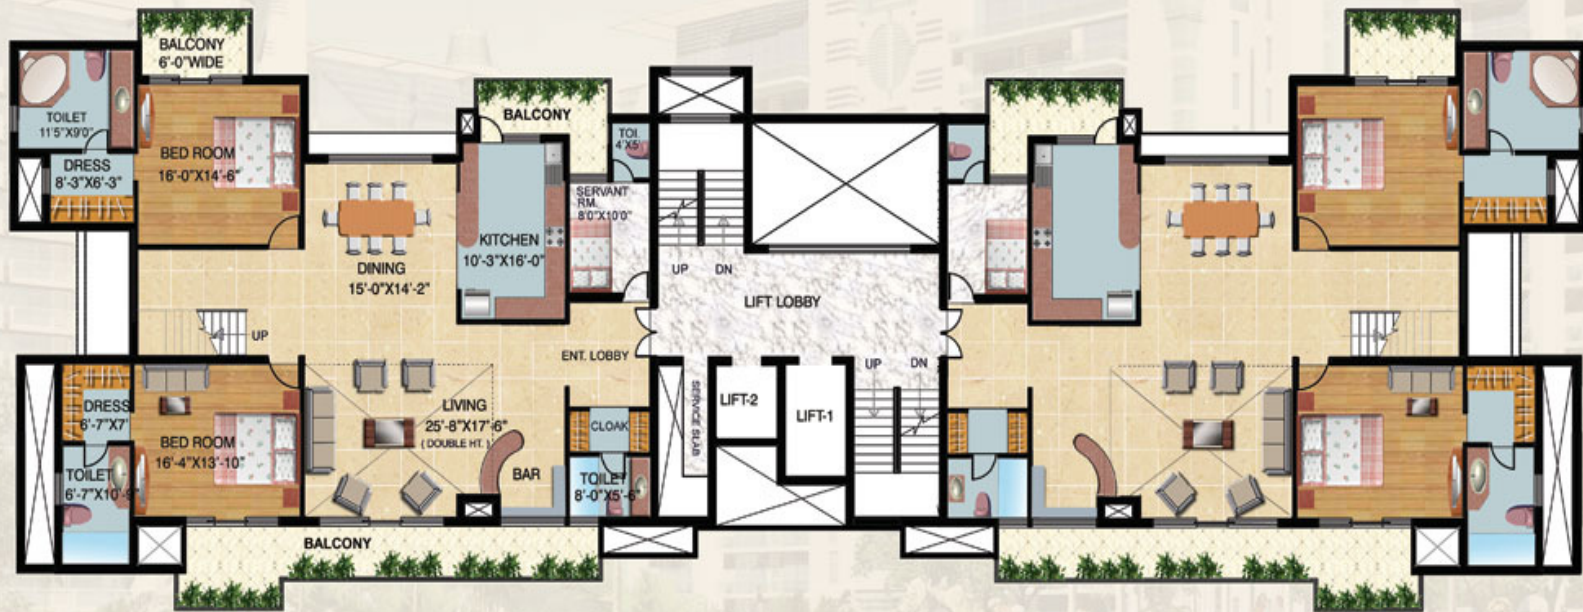

ROYAL SHERWOOD
SUPER AREA = 5410 SQFT
(LOWER + UPPER)

ROYAL RESIDENCY AT LUDHIANA (Omaxe Ltd.)

LOWER PENTHOUSE (CLUSTER PLAN)