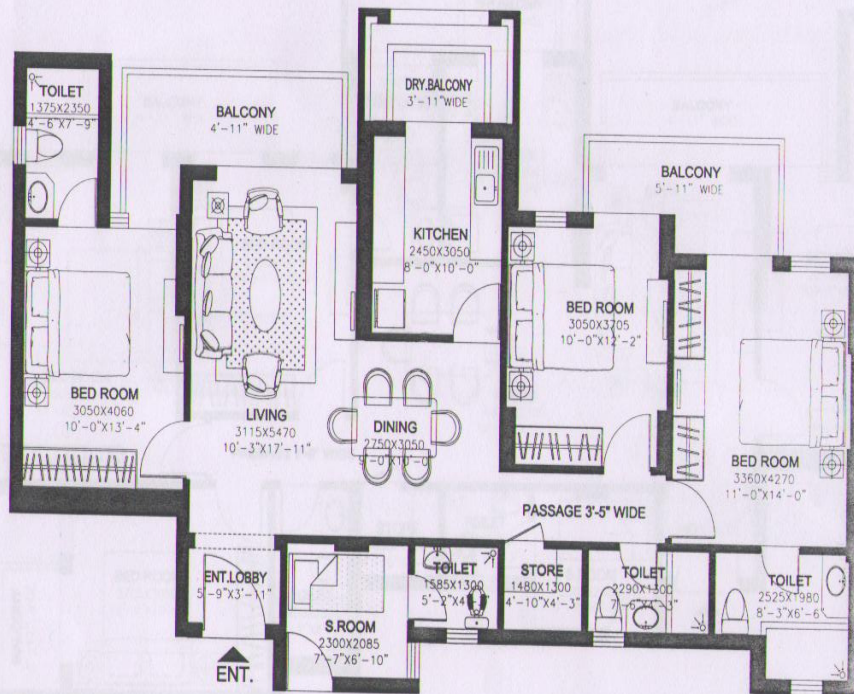

3 BHK

TENTATIVE PLAN OF APARTMENT NO. 1, 2, 3 & 4 IN BLOCK B, E & H
TENTATIVE PLAN OF APARTMENT NO. 1 & 2 IN BLOCK A, C, D, F, G, J, K & L

NOTE: PLAN NOT TO SCALE

DLF NEW GURGAON HOME DEVELOPERS PVT.LTD

Project
NEW TOWN HEIGHTS
DLF GURGAON

Tentative Saleable Area
1760 SQ.FT