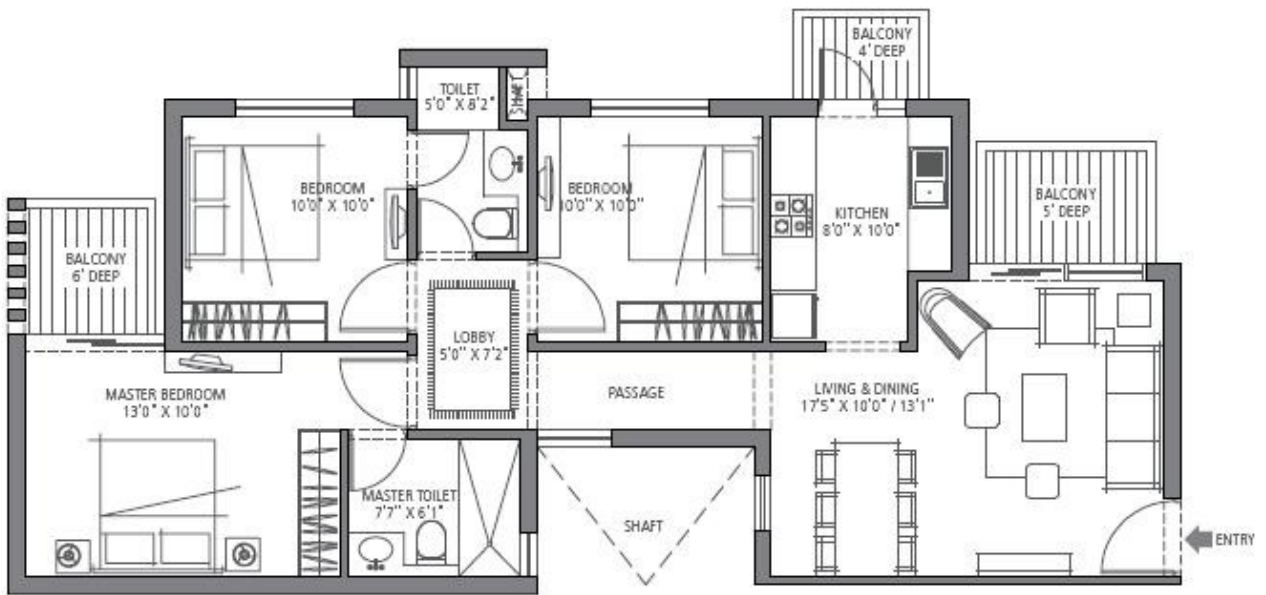

Unit 3 - 1280 sq. ft.

3 Bedroom, 2 Bathroom
Towers - E, H, J, K, L & M

Key Plan - Tower E