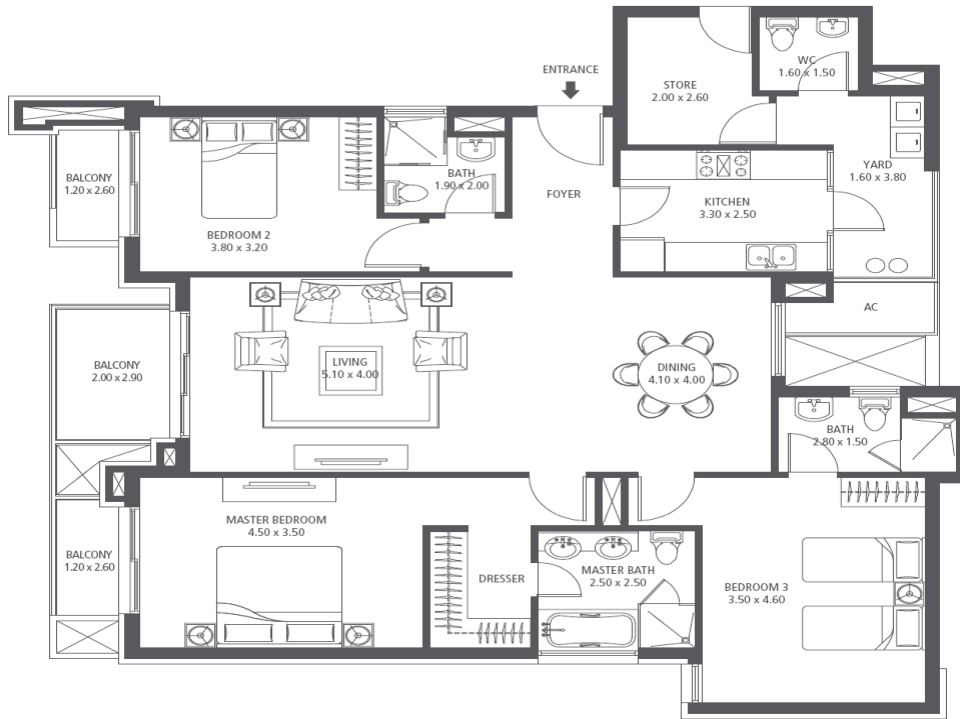

3 BEDROOM TYPE F

194.4 sq. mtr - 195.1 sq. mtr
2092.50 sq. ft - 2100.04 sq. ft

Typical Floor (3F2, 3F3, 3F4)
Towers: 08, 15, 16

B